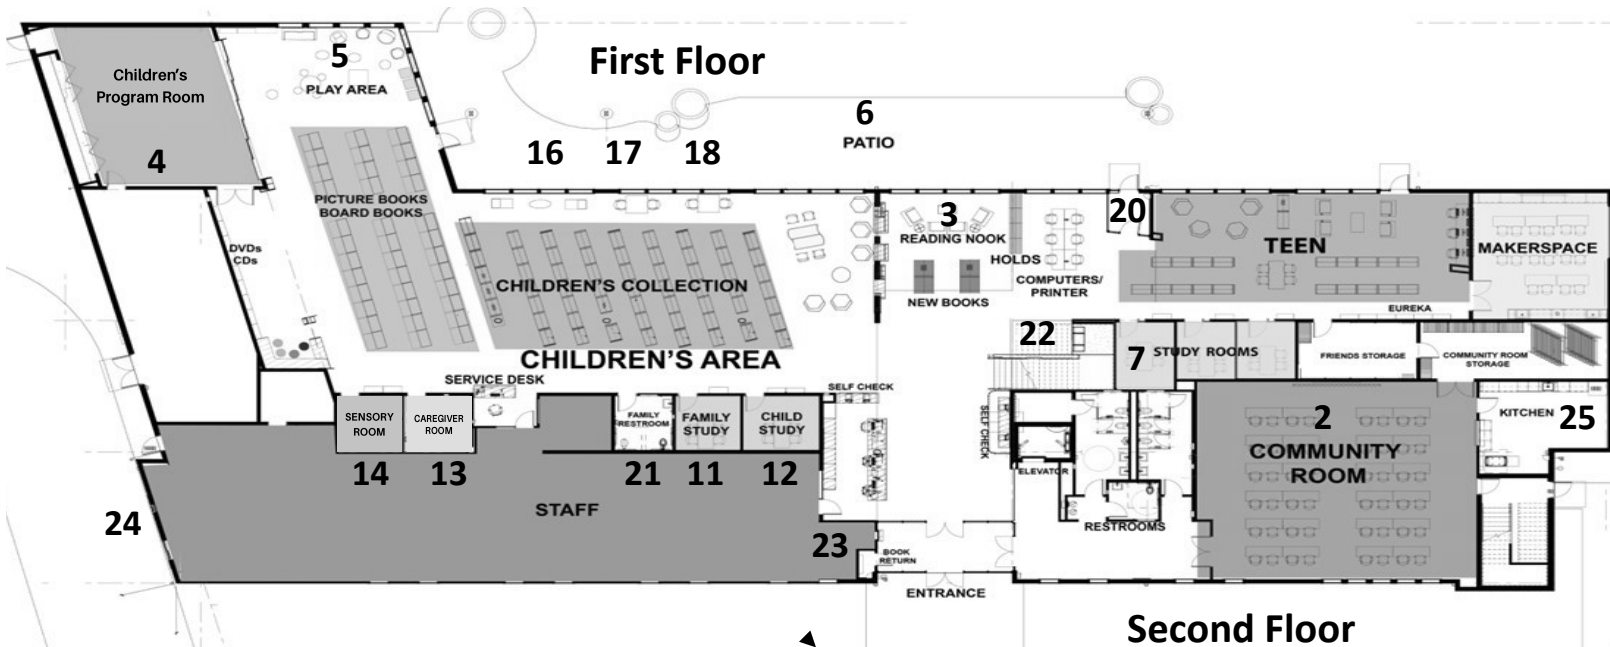

Donor Map

1. Conference Room: In Honor of Sue Ames
2. Community Room: One Community Bank
3. Reading Nook: In Honor of Mary Gooze
4. Children's Program Room: In Honor of Lori Kay by the Kay Family
5. Children's Play Area: After School Clubs, Inc. (ASC)
6. Patio & Storywalk: The Zach Family
7. Teen Study Room: The Bruning Foundation-Wayne & Susan B. Wulff
8. Study Room: In Memory of Patti Berkan by the Ralph Berkan Family
9. Study Room: Madison Community Foundation
10. Study Room: Patricia Wieczorek
11. Family Study Room: 1901 Inc. and the Christensen Family
12. Youth Study Room: In Memory of Donna Mahr by the Mahr Family
13. Caregiver's Room: In Memory of Donna Mahr by the Mahr Family
14. Sensory Room: In Memory of Donna Mahr by the Mahr Family
15. Adult Window Seating Area: John and Susan Faust
16. Children's Window Seating Area: In Memory of Dorothy and Allan Gasner
17. Children's Window Seating Area: Tim and Susan LeBrun Family
18. Children's Window Seating Area: Mike and Katherine Ress
19. Staff Break Room: Friends of the Oregon Library
20. Patio Vestibule: Sandra and John O'Malley
21. Family Restroom: Trachte, LLC
22. Display Bookshelf: In Memory of Patti Berkan
23. Inside Book Return: In Memory of Raymond and Shirl Thompson
24. Outside Book Return: J.H. Findorff & Son Inc.
25. Kitchen in the Community Room: Tri-North