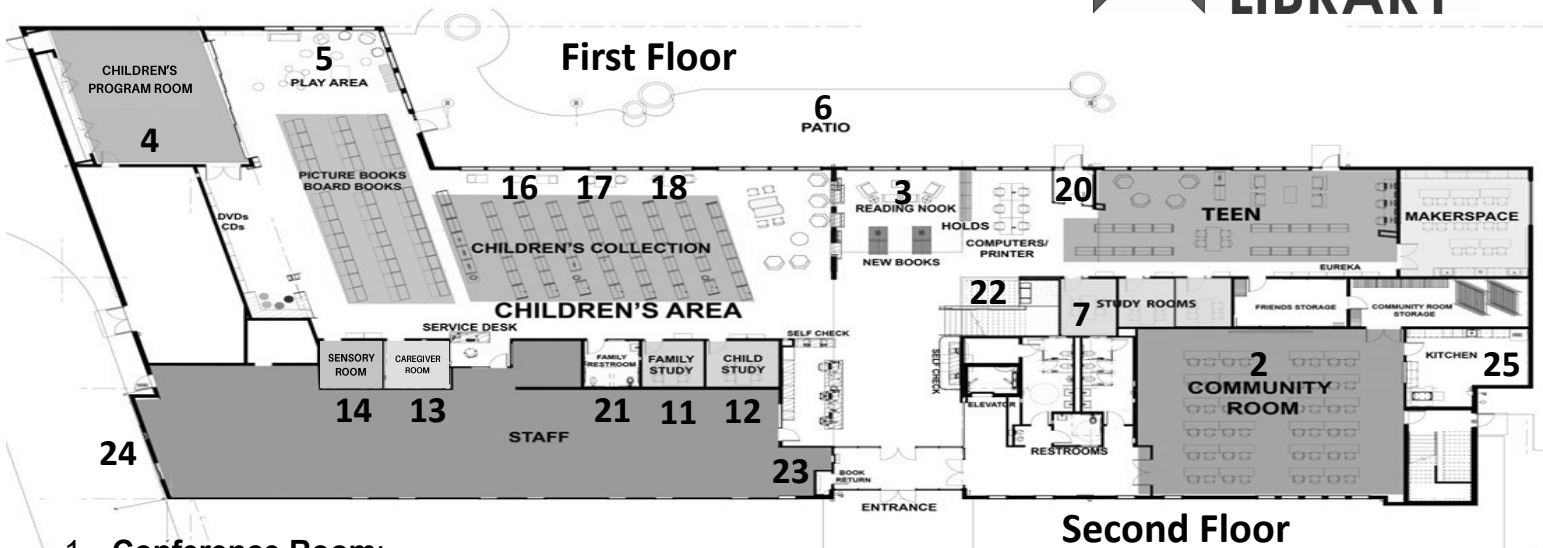

Donor Map

1. **Conference Room:**
In Honor of Sue Ames
2. **Community Room:**
One Community Bank
3. **Reading Nook:**
In Honor of Mary Gooze
4. **Children's Program Room:**
In Honor of Lori Kay by the Kay Family
5. **Children's Play Area:**
After School Clubs, Inc. (ASC)
6. **Patio & Storywalk:**
The Zach Family
7. **Teen Study Room:** The Bruning Foundation
-Wayne & Susan B. Wulff
8. **Study Room:** In Memory of Patti Berkan by
the Ralph Berkan Family
9. **Study Room:**
Madison Community Foundation
10. **Study Room:** Patricia Wieczorek
11. **Family Study Room:**
1901 Inc. and the Christensen Family
12. **Youth Study Room:**
In Memory of Donna Mahr by the Mahr Family
13. **Caregiver's Room:**
In Memory of Donna Mahr by the Mahr Family
14. **Sensory Room:**
In Memory of Donna Mahr by the Mahr Family
15. **Adult Window Seating Area:**
John and Susan Faust

16. **Children's Window Seating Area:**
In Memory of Dorothy and Allan Gasner
17. **Children's Window Seating Area:**
Tim and Susan LeBrun Family
18. **Children's Window Seating Area:**
Mike and Katherine Ress
19. **Staff Break Room:**
Friends of the Oregon Library
20. **Patio Vestibule:** Sandra and John O'Malley
21. **Family Restroom:** Trachte, LLC
22. **Display Bookshelf:**
In Memory of Patti Berkan
23. **Inside Book Return:**
In Memory of Raymond and Shirl Thompson
24. **Outside Book Return:**
J.H. Findorff & Son Inc.
25. **Kitchen in the Community Room:** Tri-North