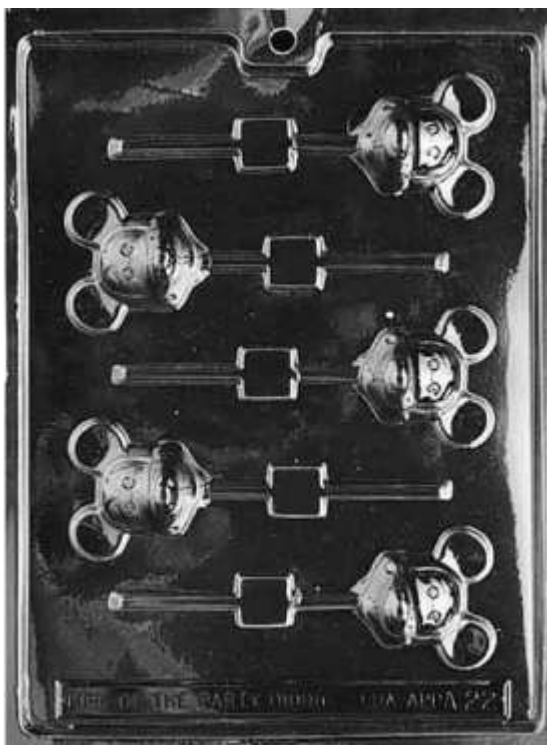

Mickey and Minnie Candy Molds

Barcode # 39078117085457

Replacement cost: $10

Brief description:

Includes Mickey Mouse and Minnie Mouse shaped lollipop molds.

Size: Contains three molds

Location: Characters