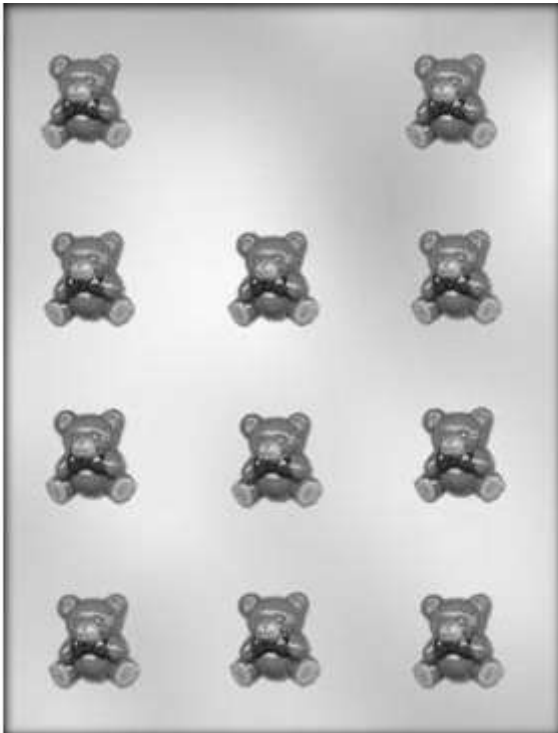

Bear Candy Molds

Barcode # 39078117085580

Replacement cost: \$5

Brief description:

Includes bite-sized teddy bear shapes

Size: contains 3 molds

Location: Shapes/Animals

Big Bird Cake Pan