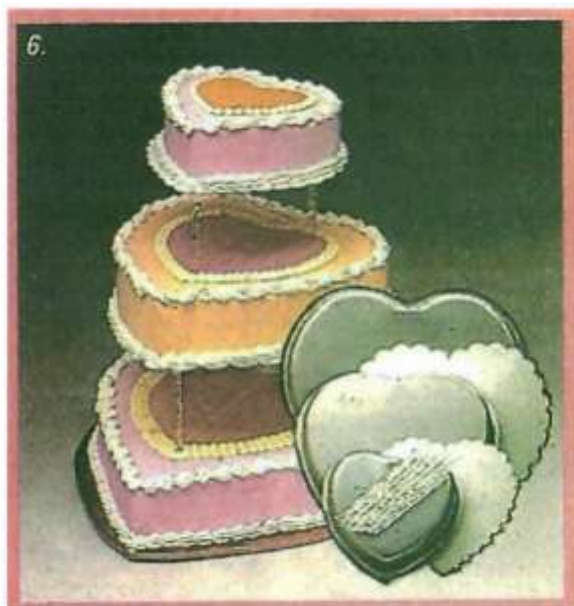

Size: 3 pans, 5 in, 7.5 in, and 9 in

Location: Fall/Winter

Minnie Mouse

Barcode # 39078108637332

Replacement cost: \$20

Brief description:

This contoured cake pan makes a instantly recognizable Minnie Mouse.