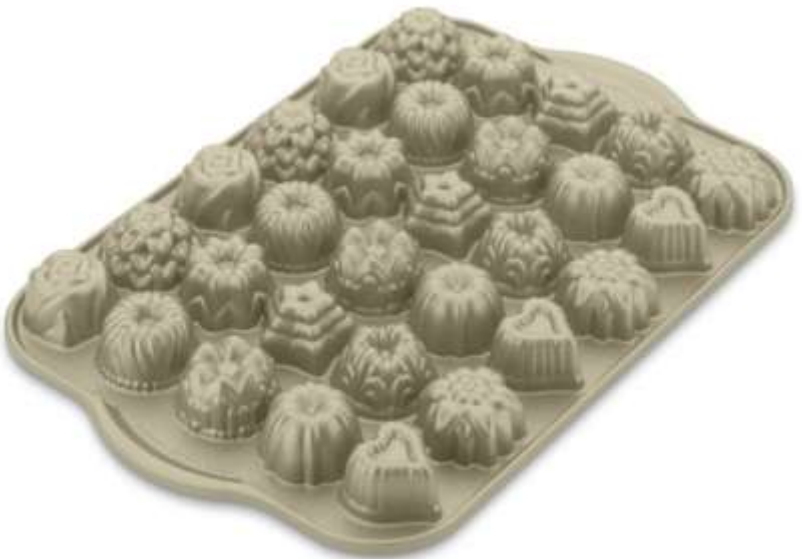

Mini Tea Cakes

Barcode # 39078067144502

Replacement cost: $42

Brief description:

Create an irresistible assortment of 30 desserts! Bakes 30 festive mini cakes for brunch, tea, or dessert.

Size: 14.25 in x 9.5in x 1 in

Location: General Baking