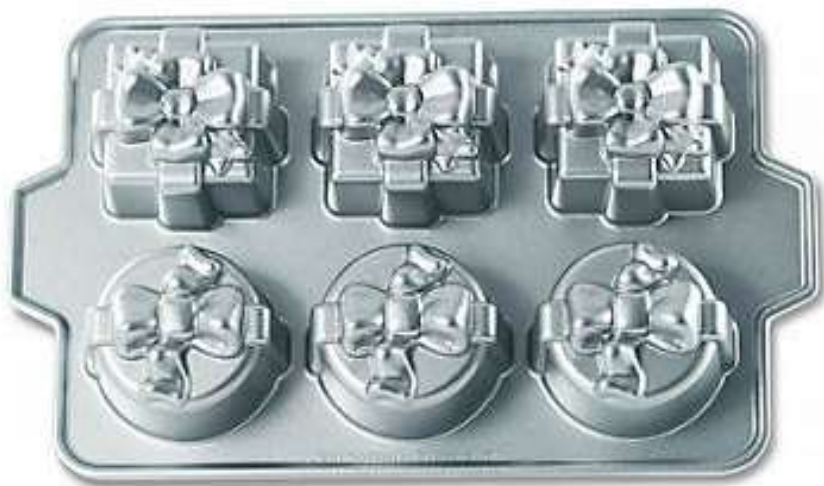

Size: 14 in L x 8.25 in x 2 in

Location: General Baking

Gingerbread Candy Molds

Barcode # 39078117085820

Replacement cost: \$5

Brief description:

Includes small, medium, and large gingerbread shapes.

Size: contains 3 molds