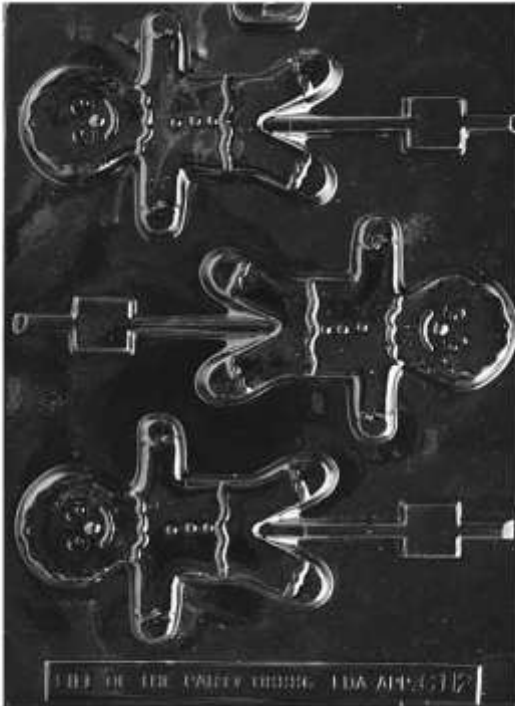

Gingerbread Candy Molds

Barcode # 39078117085820

Replacement cost: $5

Brief description:

Includes small, medium, and large gingerbread shapes.

Size: contains 3 molds

Location: Fall/Winter